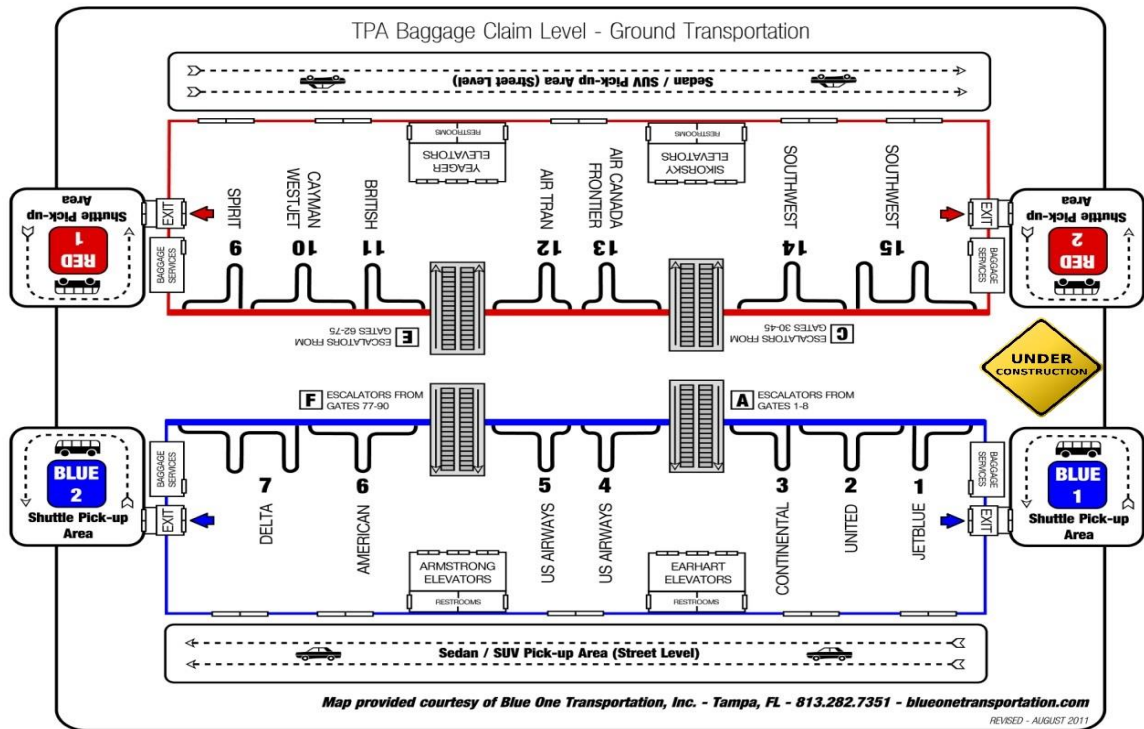

Airport Transportation

Blue One Transportation, the preferred shuttle service for *Marriott Water Street, JW Marriott, Westin Harbor Island, Embassy Suites Downtown, Hilton Downtown*, and other downtown Hotels. We offer transportation to and from Tampa International Airport.

The price is \$15.00 each way per person.

***Please call (813) 282-7351 once you have collected all your luggage.**

If you would like to pre-book your reservation, please go to

<https://blueonereservations.com/aeonms/>