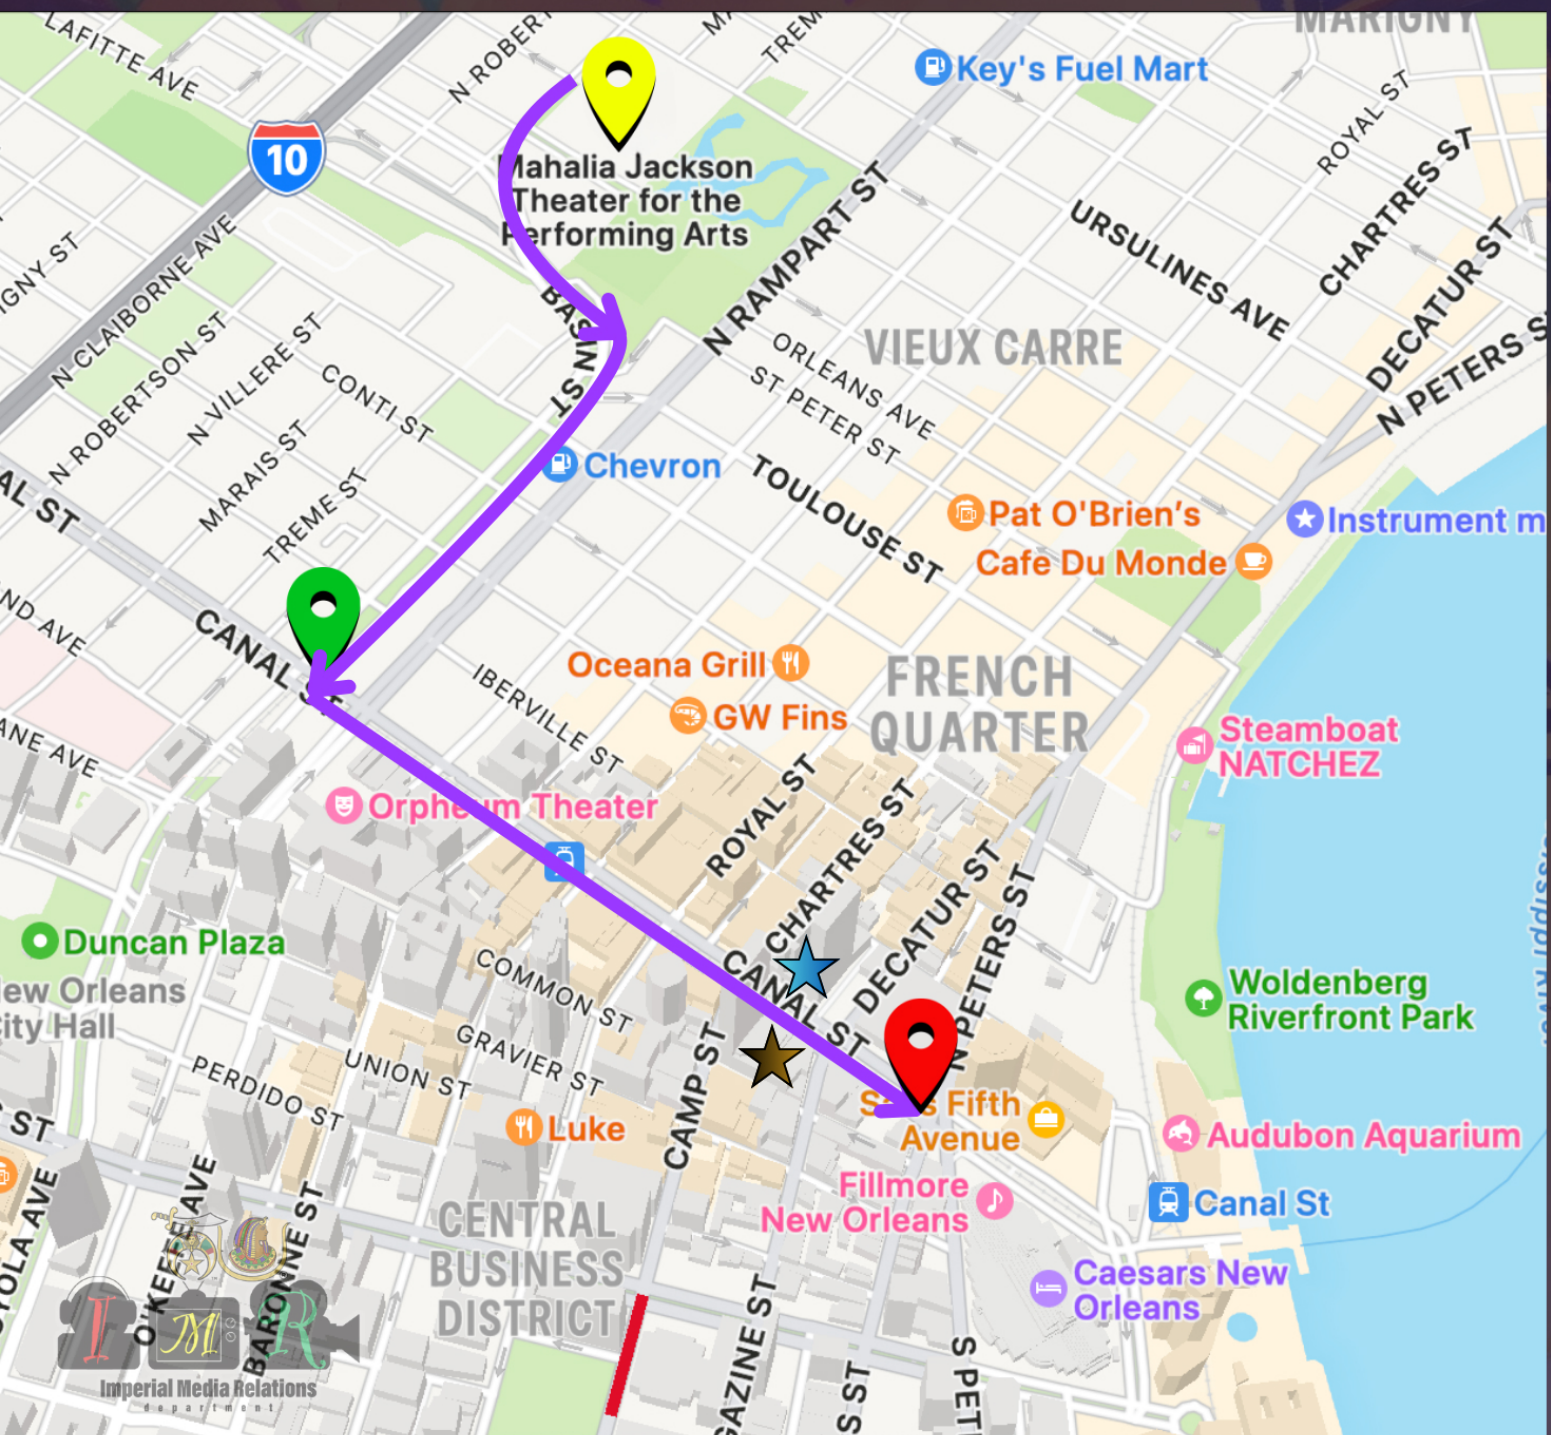

2024 IMPERIAL PARADE MAP

-  **Staging (3:00 p)**
Mahalia Jackson Theatre Lot
1419 Basin Street
New Orleans, LA 70116
-  **Start (6:30 p)**
Basin Street & Canal Street
-  **Finish (9:30 p)**
Canal Street & Tchoupitoulas St.
-  **N.O. Marriott**
-  **Sheraton**
-  **Parade route**

For more information regarding the parade contact (901) 318-3088 x1 or pr@aeaonms.org